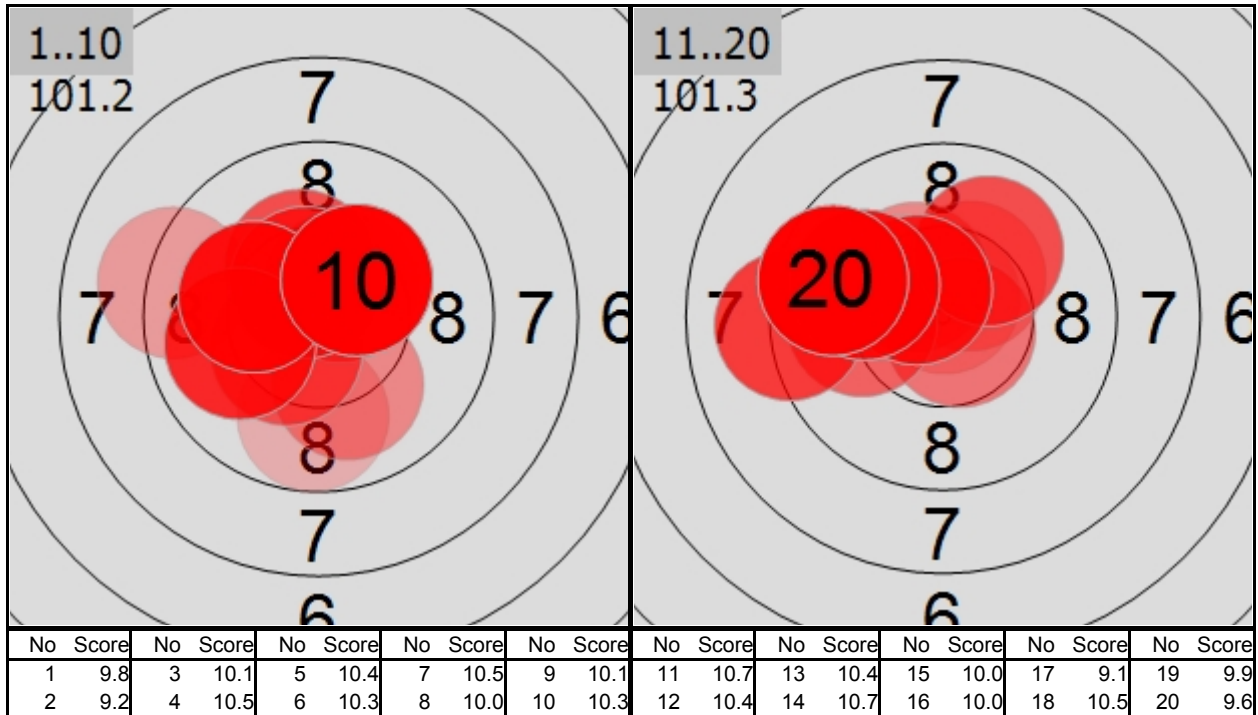

10m LG Schüler A m/w

PETTER Joshua BY

Individual

202.5 Points

SAT 15 JUL 2023 12:25

Guschu Open 2023 Hochbrück

10m LG Schüler B m/w

PETTER Emilia BY

Individual

185.9 Points

SAT 15 JUL 2023 13:50