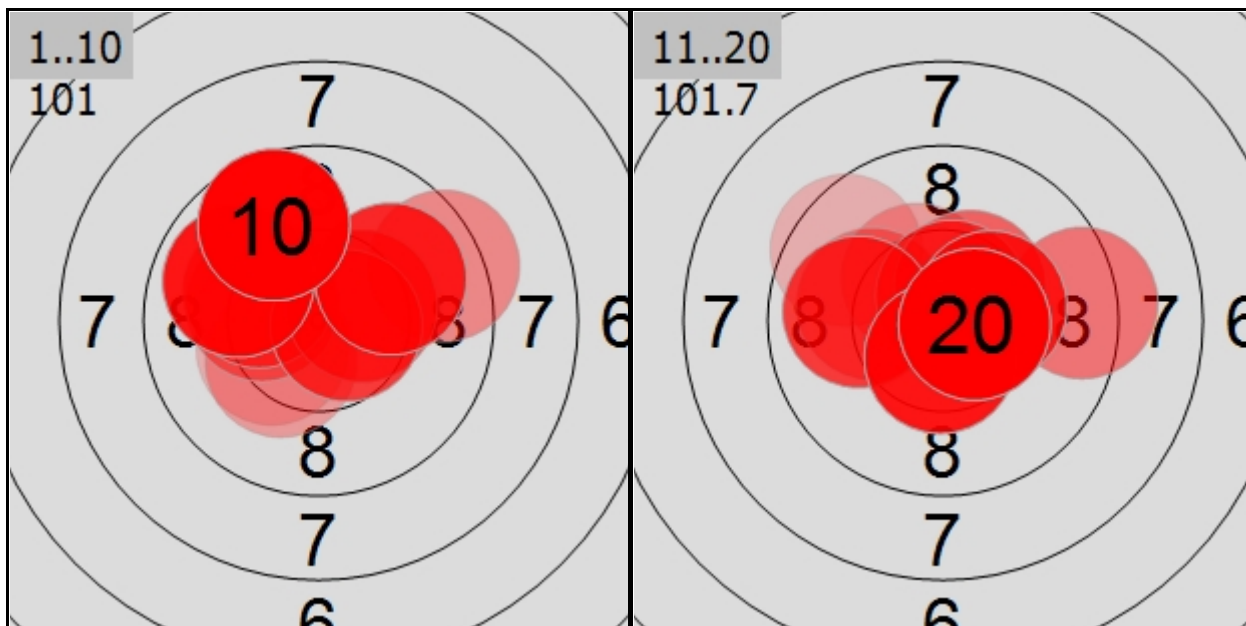

Guschu Open 2023 Hochbrück

10m LG Jugend m/w JUNIOR

PETTER Arwen BY

Individual

401.3 Points

SAT 15 JUL 2023 12:25

No	Score	No	Score	No	Score	No	Score	No	Score	No	Score	No	Score	No	Score
1	10.3	3	9.3	5	10.2	7	10.6	9	9.9	11	9.5	13	10.1	15	10.4
2	10.3	4	10.3	6	10.4	8	10.0	10	9.7	12	10.4	14	9.3	16	10.6

No	Score	No	Score	No	Score	No	Score	No	Score	No	Score	No	Score	No	Score
21	10.5	23	10.2	25	10.6	27	9.3	29	10.4	31	9.7	33	10.1	35	9.7
22	10.5	24	10.5	26	9.0	28	9.8	30	8.0	32	9.5	34	9.8	36	10.2

Guschu Open 2023 Hochbrück

10m LG Schüler A m/w

PETTER Joshua BY

Individual

202.5 Points

SAT 15 JUL 2023 12:25

Guschu Open 2023 Hochbrück

10m LG Schüler B m/w

PETTER Emilia BY